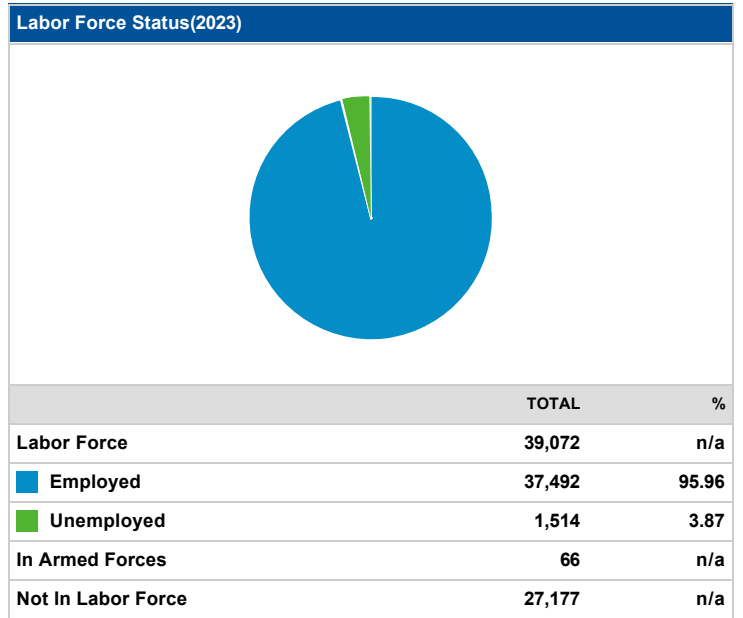

Education Attainment(2018)

Education Attainment(2023)