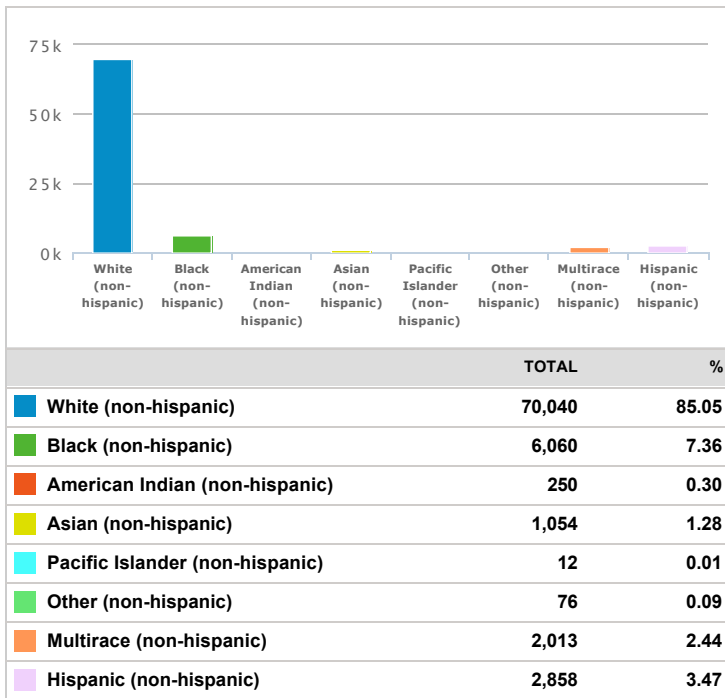

## Kokomo, IN

Demographics Report (Kokomo, IN)

Population(2018)	
	<b>TOTAL</b>
	<b>82,351</b>

Population(2023)	
	<b>TOTAL</b>
	<b>82,410</b>

### Ethnicity Distribution(2018)

### Ethnicity Distribution(2023)