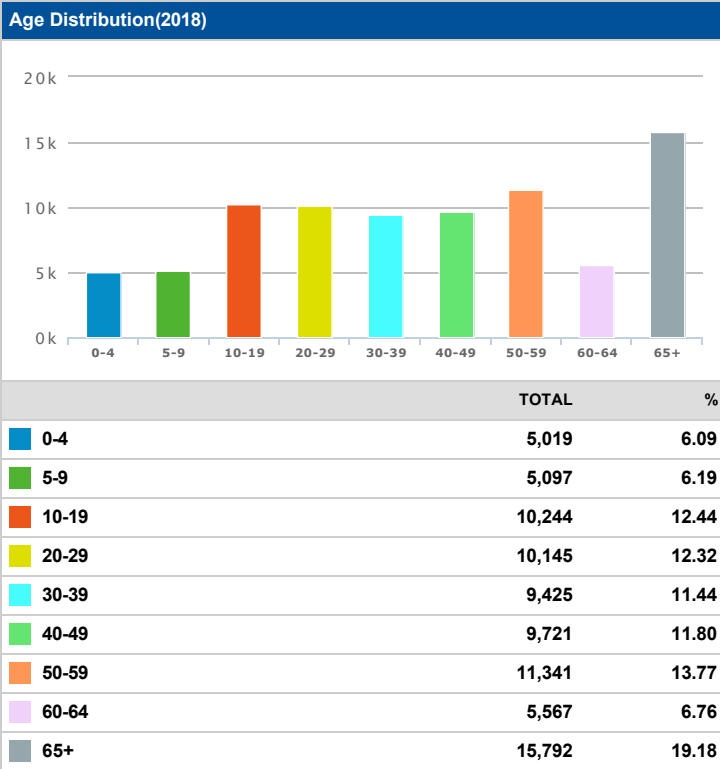

## Kokomo, IN

Demographics Report (Kokomo, IN)

Population(2018)	
	<b>TOTAL</b>
	<b>82,351</b>

Population(2023)	
	<b>TOTAL</b>
	<b>82,410</b>

### Ethnicity Distribution(2018)

### Ethnicity Distribution(2023)