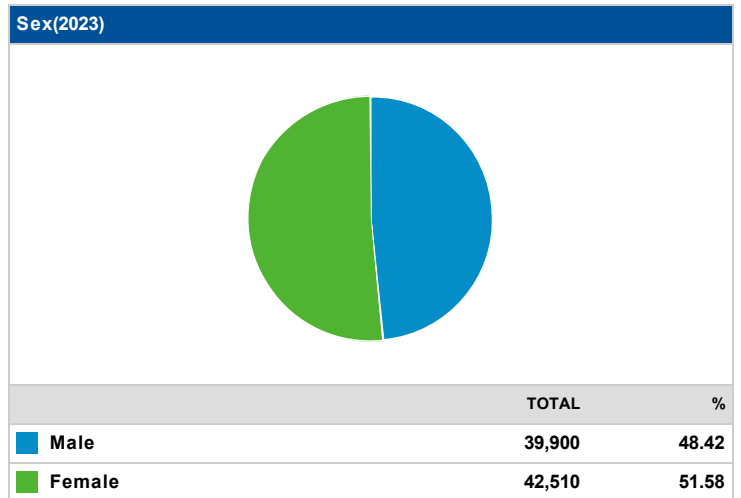

## Kokomo, IN

Demographics Report (Kokomo, IN)

Population(2018)	
	<b>TOTAL</b>
	<b>82,351</b>

Population(2023)	
	<b>TOTAL</b>
	<b>82,410</b>

### Ethnicity Distribution(2018)

### Ethnicity Distribution(2023)