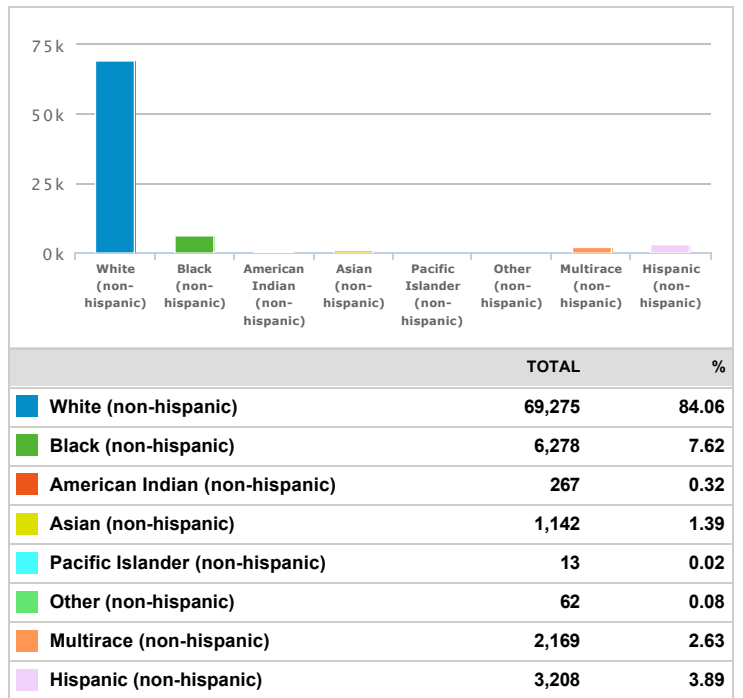

## Kokomo, IN

Demographics Report (Kokomo, IN)

Population(2018)	
	<b>TOTAL</b>
	<b>82,351</b>

Population(2023)	
	<b>TOTAL</b>
	<b>82,410</b>

### Ethnicity Distribution(2018)

### Ethnicity Distribution(2023)