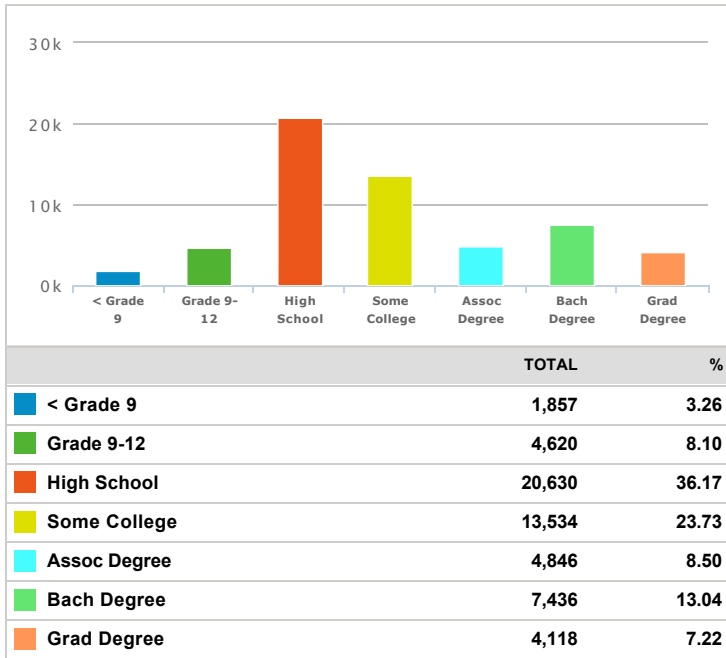

Source: Applied Geographic Solutions, 2018