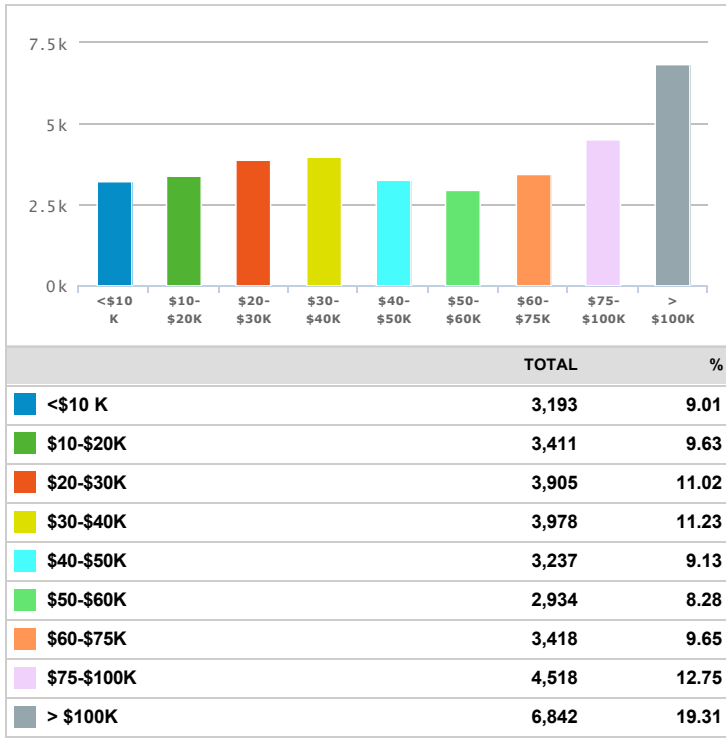

Education Attainment(2018)

Education Attainment(2023)