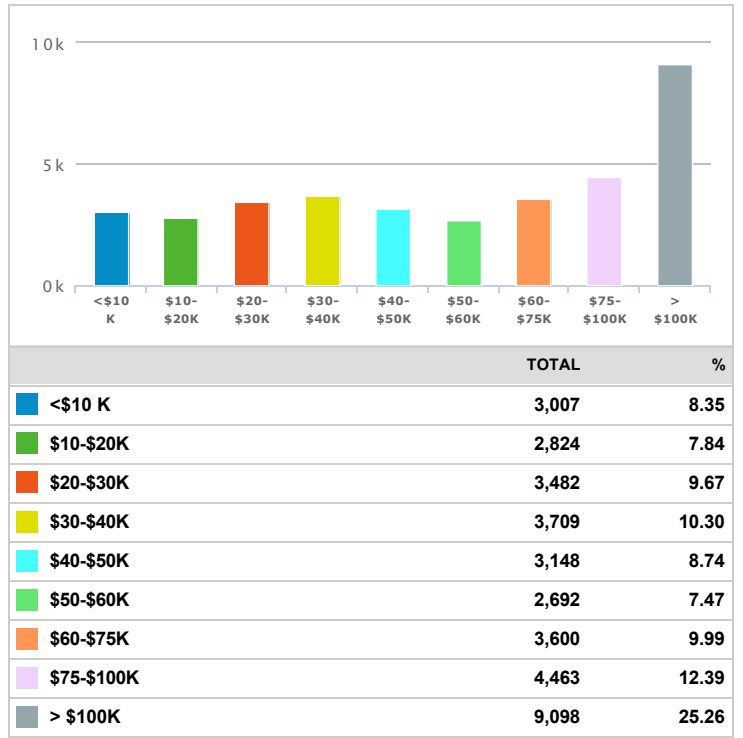

Education Attainment(2018)

Education Attainment(2023)