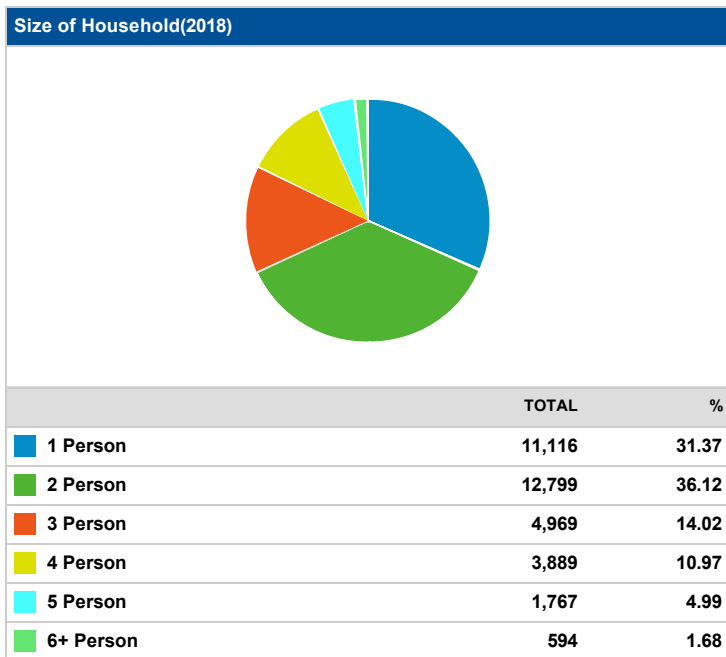

Source: Applied Geographic Solutions, 2018