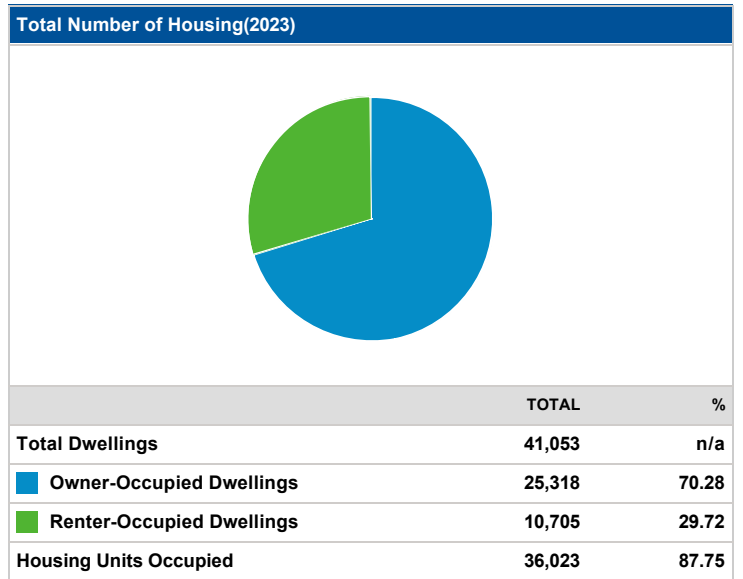

Education Attainment(2018)

Education Attainment(2023)