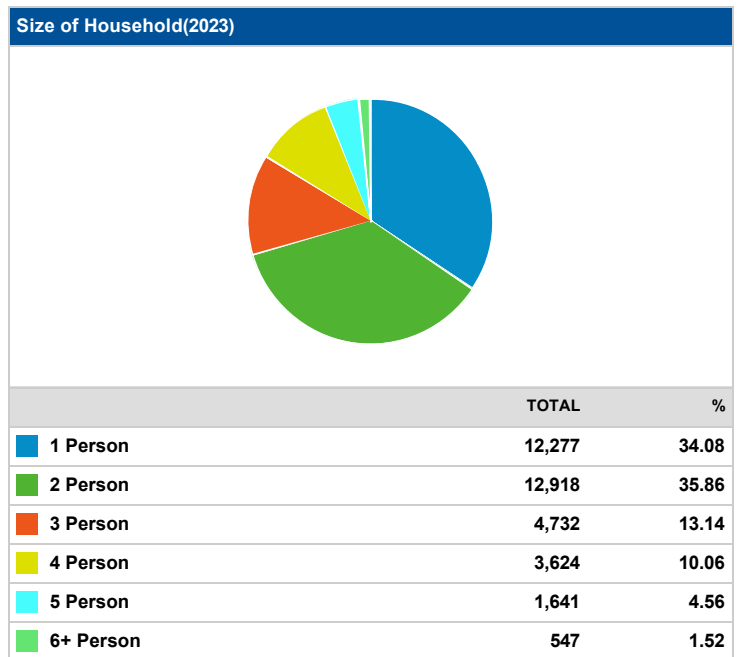

Source: Applied Geographic Solutions, 2018