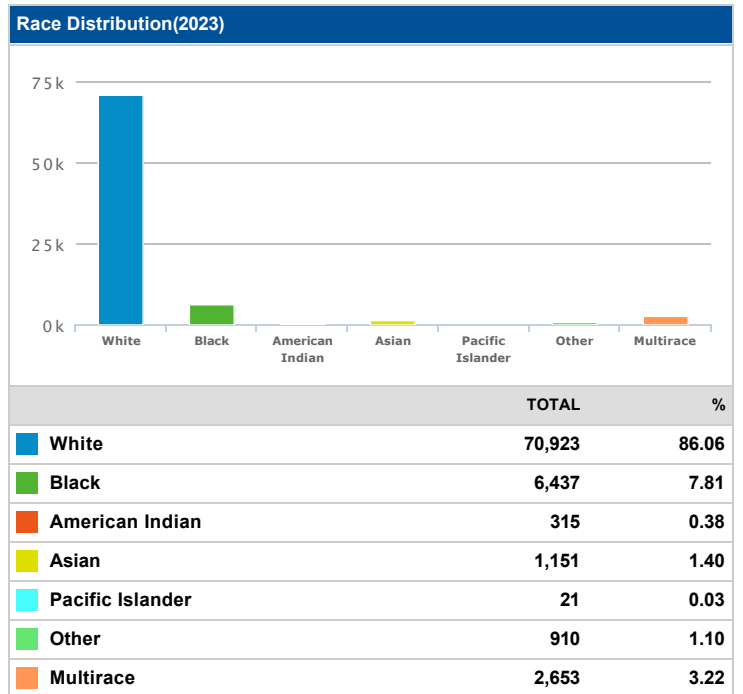

## Kokomo, IN

Demographics Report (Kokomo, IN)

Population(2018)	
	<b>TOTAL</b>
	<b>82,351</b>

Population(2023)	
	<b>TOTAL</b>
	<b>82,410</b>

### Ethnicity Distribution(2018)

### Ethnicity Distribution(2023)