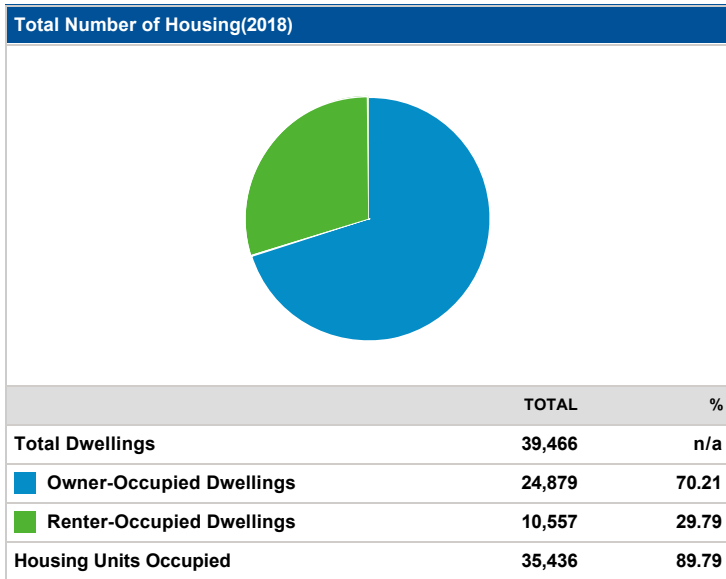

Education Attainment(2018)

Education Attainment(2023)