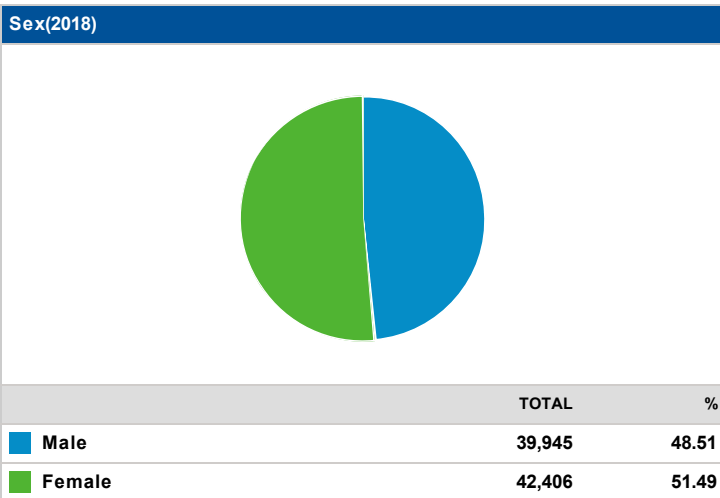

## Kokomo, IN

Demographics Report (Kokomo, IN)

Population(2018)	
	<b>TOTAL</b>
	<b>82,351</b>

Population(2023)	
	<b>TOTAL</b>
	<b>82,410</b>

### Ethnicity Distribution(2018)

### Ethnicity Distribution(2023)