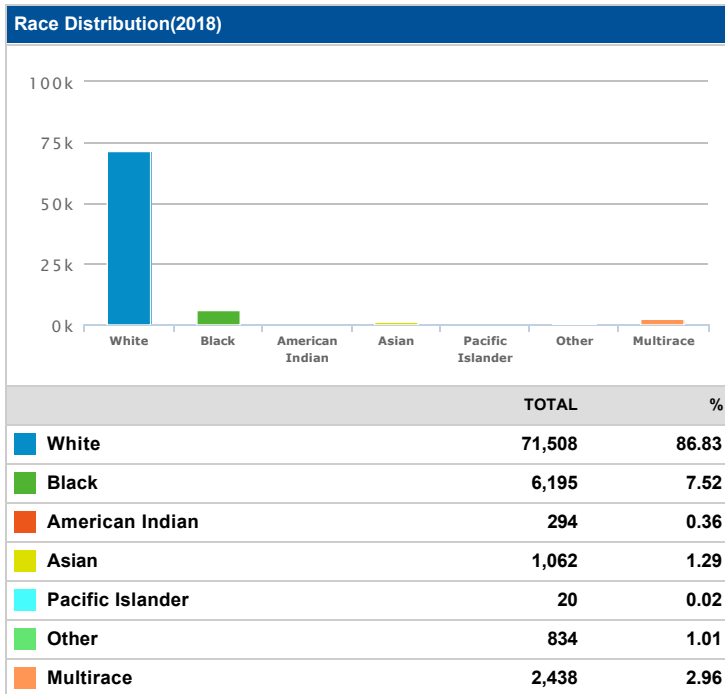

## Kokomo, IN

Demographics Report (Kokomo, IN)

Population(2018)	
	<b>TOTAL</b>
	<b>82,351</b>

Population(2023)	
	<b>TOTAL</b>
	<b>82,410</b>

### Ethnicity Distribution(2018)

### Ethnicity Distribution(2023)