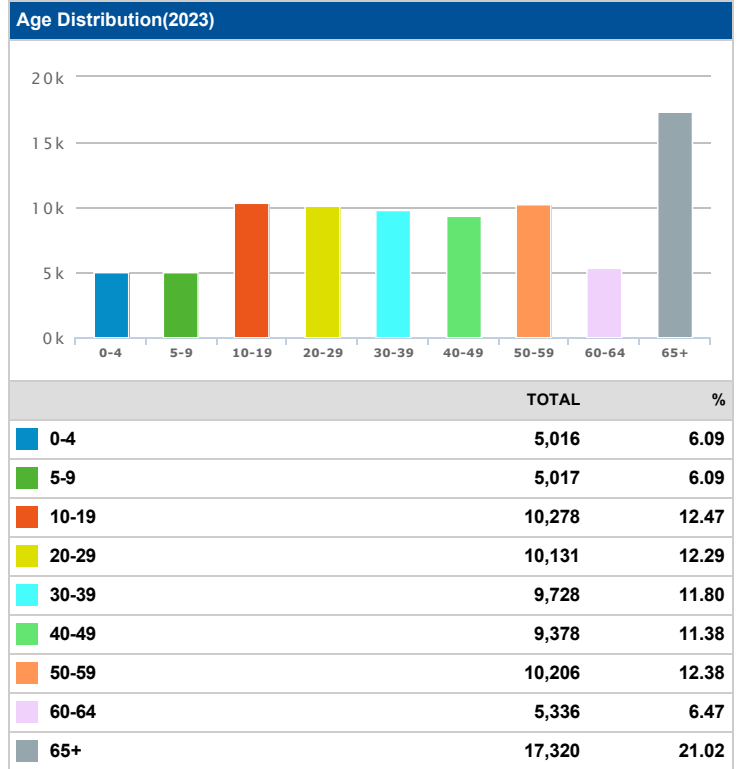

## Kokomo, IN

Demographics Report (Kokomo, IN)

Population(2018)	
	<b>TOTAL</b>
	<b>82,351</b>

Population(2023)	
	<b>TOTAL</b>
	<b>82,410</b>

### Ethnicity Distribution(2018)

### Ethnicity Distribution(2023)

### Total Households(2023)

	TOTAL	%
Households	36,023	n/a
Families	22,339	62.01