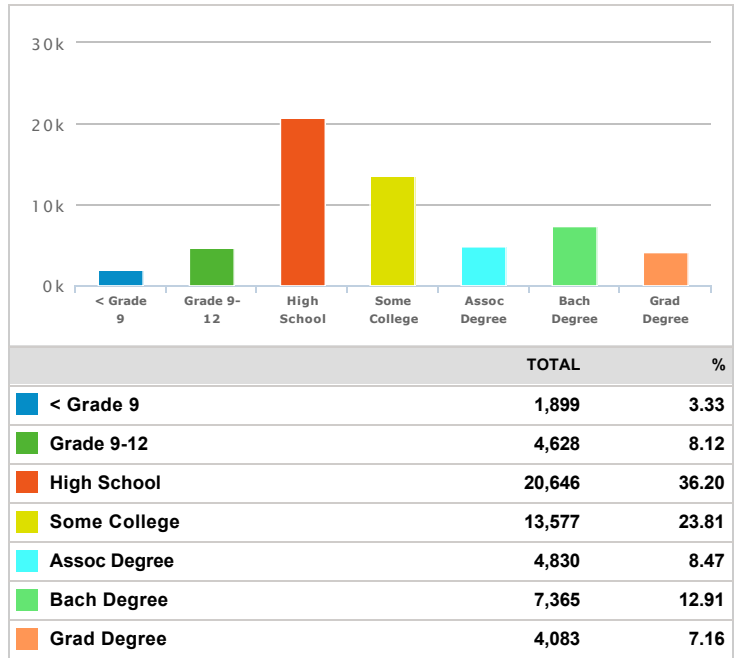

Source: Applied Geographic Solutions, 2018