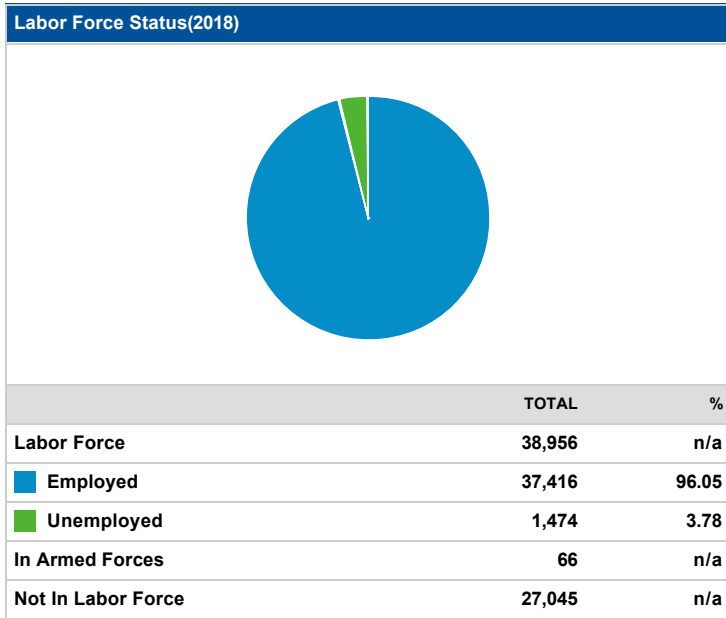

Education Attainment(2018)

Education Attainment(2023)